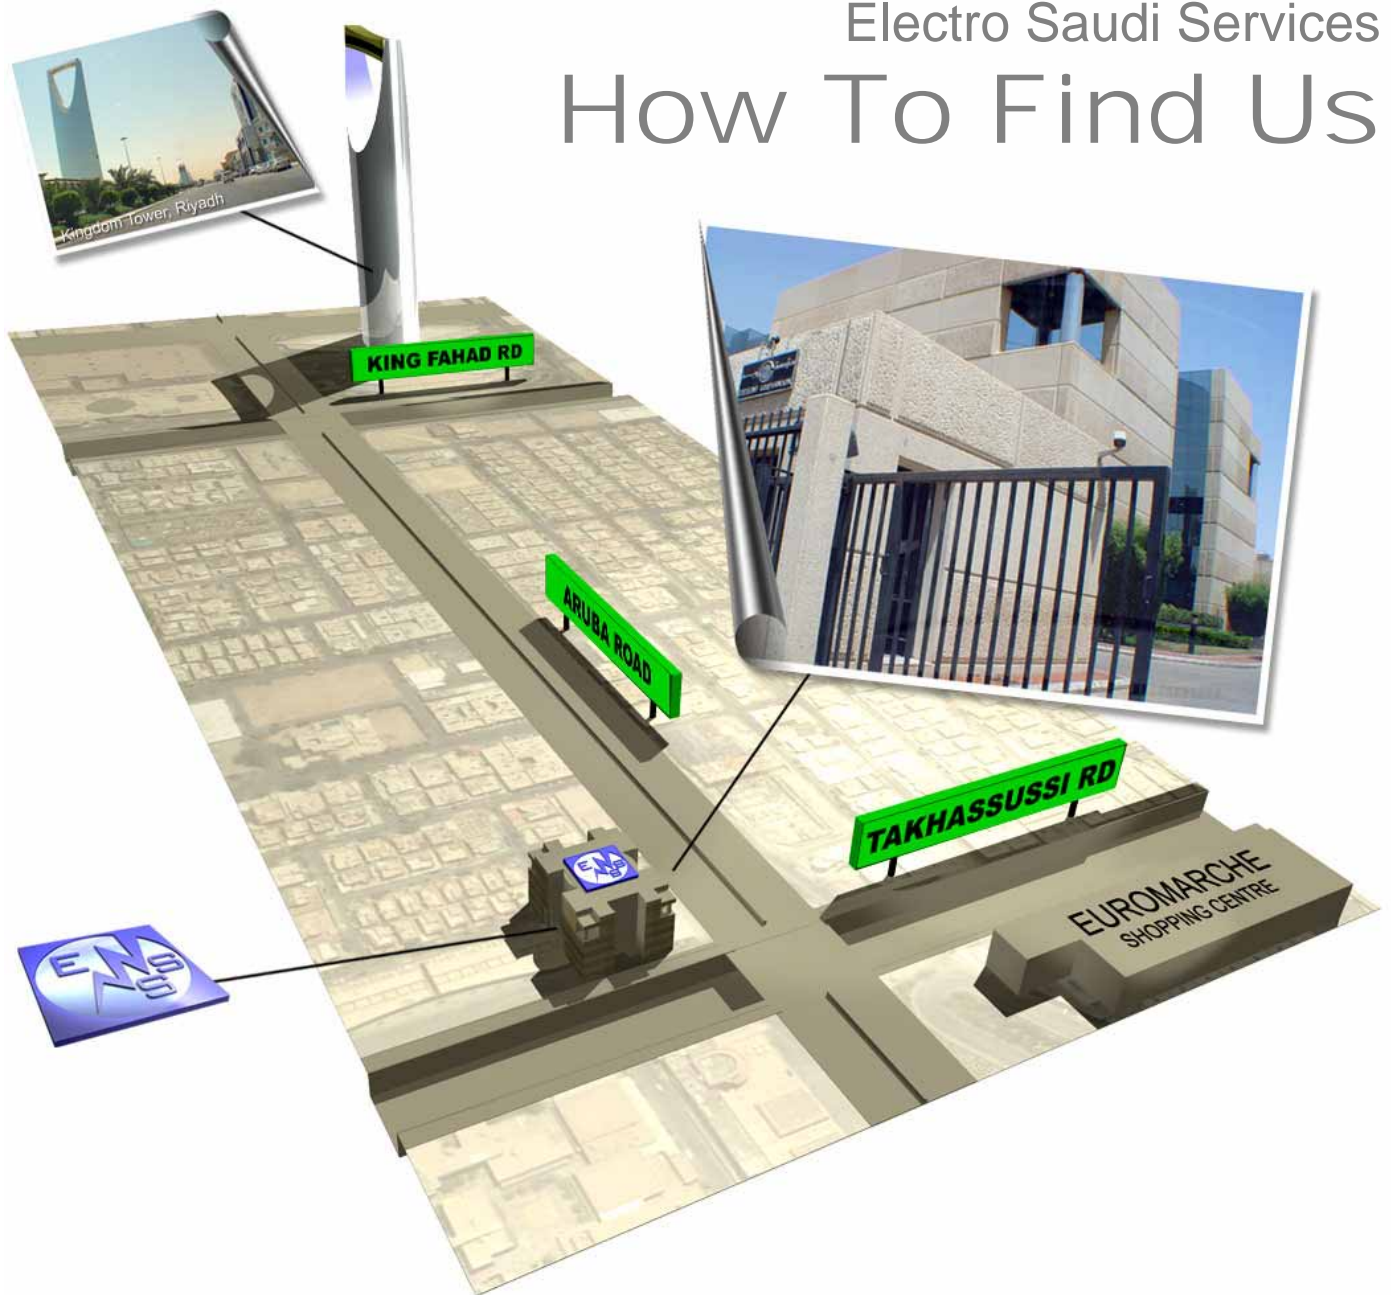

Electro Saudi Services How To Find Us

Tel: 419-2016

The Electro Saudi Services' Head Office is located 1KM from Kingdom Tower on the Aruba Road and diagonally opposite Euromarche Shopping Centre.

When driving down Aruba Road, towards Euromarche, stay in the right hand slip road until you reach the last gate near the end corner (photo above). The sign reads "ZEEM CORPORATION".

If this gate is unmanned, there is another gate on the opposite side of the complex